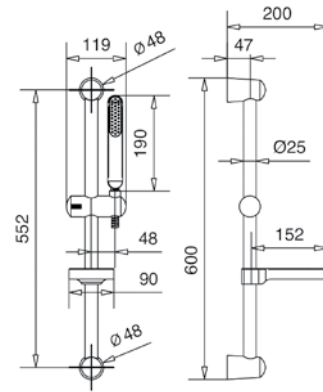

FINITURE | FINISHING €
CR 665,00

19767

Saliscendi con doccetta minimalista
Sliding rail with minimalist handshower

FINITURE | FINISHING €
CR 60,00

19715

Kit duplex CENTURY
CENTURY kit duplex

FINITURE | FINISHING €
CR 81,00