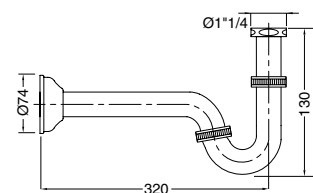

FINITURE | FINISHING	€
CR	31,00
BR	104,00
RA	104,00
DO	135,00