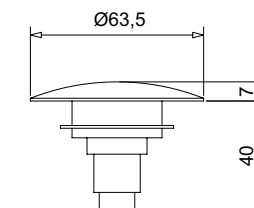

Tappo per scarico clic-clac
Brass plug for clic-clac pop-up waste

CR	23,00	BO	31,00
ON	23,00	NS	32,00
BI	26,00	GF	37,00
NE	26,00	DO	40,00
BR	31,00	OS	45,00
RA	31,00