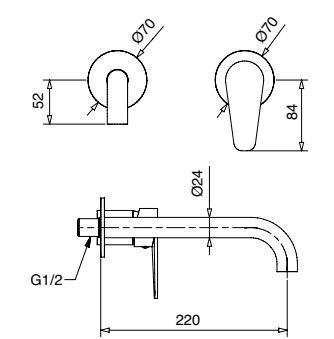

FINITURE | FINISHING €
CR 80,00

Blocco interno art. 19891
Built-in art. 19891