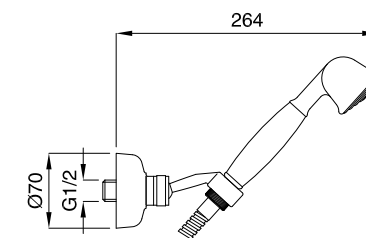

FINITURE | FINISHING	€
CR	97,00
ON	97,00
CRDO	127,00
BR	152,00
RA	152,00
BO	154,00
NS	157,00
DO	170,00