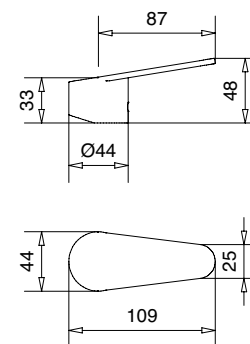

19767

Saliscendi con doccetta minimalista
Sliding rail with minimalist handshower

FINITURE | FINISHING €
CR 60,00

19715

Kit duplex CENTURY
CENTURY kit duplex

FINITURE | FINISHING €
CR 81,00

19515

Leva "Old Century"
Handle "Old Century"

FINITURE | FINISHING €
CR 16,00

3645E

Parti esterne monocomando a parete canna cm 19
External part of wall mixer with spout cm 19

FINITURE | FINISHING €
CR 77,00

Blocco interno art. 19891
Built-in art. 19891

3646E

Parti esterne monocomando a parete canna cm 22
External part of wall mixer with spout cm 22

FINITURE | FINISHING €
CR 80,00

Blocco interno art. 19891
Built-in art. 19891

3672E

Parti esterne monocomando incasso 2 uscite con
deviatore automatico
External part of built-in mixer 2 ways with automatic
diverter

FINITURE | FINISHING €
CR 58,00

Blocco interno art. 19898
Built-in art. 19898

3631E

3631E Parti esterne monocomando incasso 3 uscite con
deviatore manuale
External part of built-in mixer 3 ways with manual
diverter

3631E €
CR 80,00

Blocco interno art. 19893
Built-in art. 19893

3632E

3632E Parti esterne monocomando incasso 4 uscite con
deviatore manuale
External part of built-in mixer 4 ways with manual
diverter

3632E €
CR 80,00

Blocco interno art. 19894
Built-in art. 19894