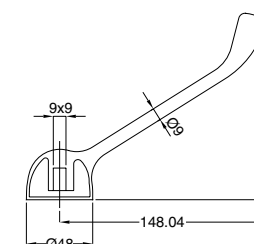

Leva clinica per cartuccia Ø35
Lever for clinical tap for cartridge Ø35

FINITURE | FINISHING		€
CR		15,00