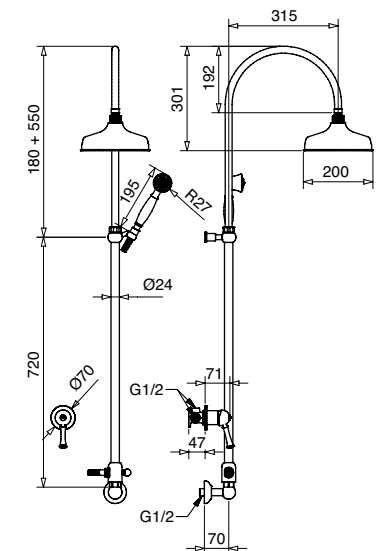

FINITURE | FINISHING

CR	752,00
ON	752,00
BR	1.032,00
RA	1.032,00
BO	1.041,00
NS	1.069,00
DO	1.345,00