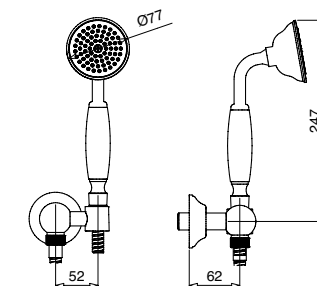

FINITURE | FINISHING	€
CR	149,00
ON	149,00
CRDO	154,00
BI	171,00
NE	171,00
BR	196,00
RA	196,00
BO	198,00
NS	204,00
DO	261,00