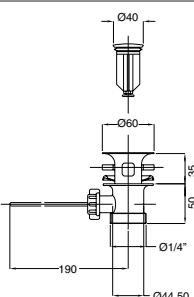

Scarico 1"1/4 pesante
Pop-up waste 1"1/4 de luxe

CR	19,00	BO	26,00
ON	19,00	NS	27,00
BI	22,00	GF	30,00
NE	22,00	DO	33,00
BR	26,00	OS	37,00
RA	26,00