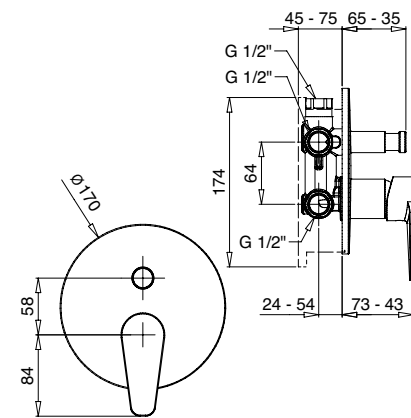

Monocomando incasso 2 uscite con deviatore automatico
Built-in mixer 2 ways with automatic diverter

FINITURE | FINISHING €
CR 196,00