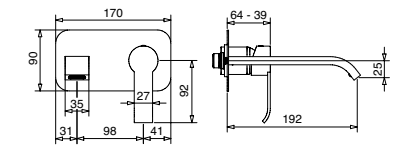

Parti esterne monocomando a parete con piastra unica canna cm. 19
External part of wall mixer with single plate with spout cm. 19

FINITURE | FINISHING		€
CR		171,00
BI		211,00
NE		211,00
NS		279,00

Blocco interno art. 19902
Built-in art. 19902