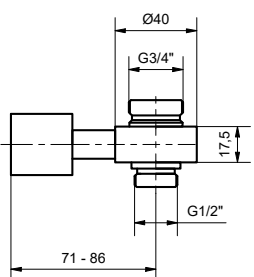

CR	70,00	RA	95,00
ON	70,00	BO	96,00
BI	81,00	NS	98,00
NE	81,00	DO	120,00
BR	95,00	OS	137,00

19555

Supporto esterno antico 1/2"x3/4" per asta fissa
Old style support 1/2"x3/4" for rigid riser