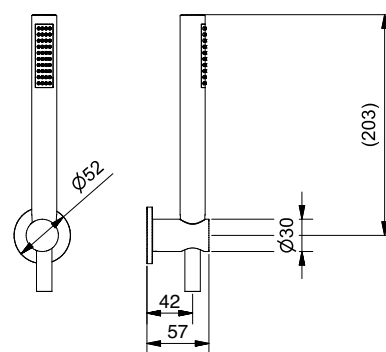

Kit duplex minimalista
Minimalist kit duplex

FINITURE | FINISHING	€
CR	81,00
ON	110,00
BI	93,00
NE	93,00
BR	138,00
RA	138,00
BO	139,00
NS	113,00
GF	159,00
DO	171,00
OS	187,00