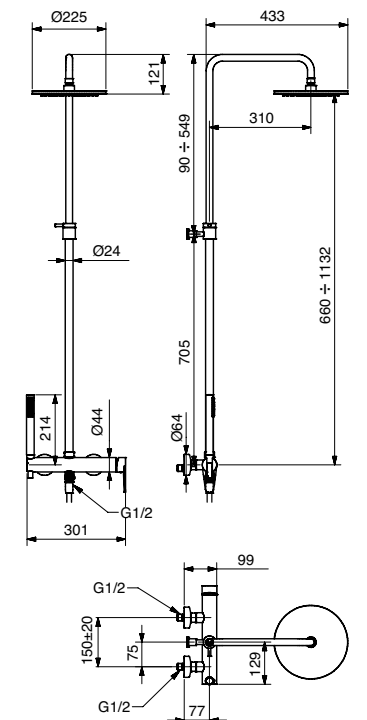

FINITURE | FINISHING €
CR 665,00

19767

Saliscendi con doccetta minimalista
Sliding rail with minimalist handshower

FINITURE | FINISHING €
CR 60,00

19715

Kit duplex CENTURY
CENTURY kit duplex

FINITURE | FINISHING €
CR 81,00