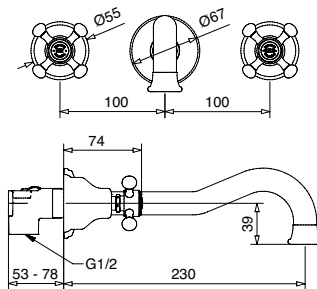

969SC

Con scarico Clic-Clac · With Clic-Clac press top waste

CR	262,00	BR	355,00
ON	262,00	RA	355,00
CRDO	282,00	DO	462,00