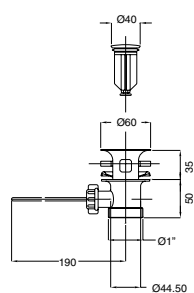

Scarico 1"1/4 normale
Pop-up waste 1"1/4 normal

FINITURE | FINISHING		€
CR		14,00