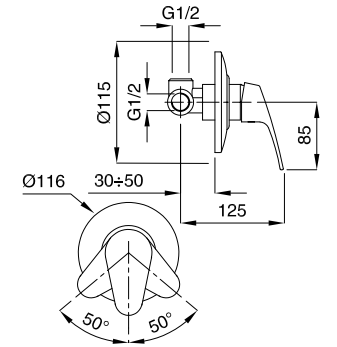

6523

Monocomando bidet scarico automatico 1"1/4 con flex
inox
Single hole bidet mixer pop-up 1"1/4 with flex

FINITURE | FINISHING €
CR 107,00

6530

Monocomando doccia incasso
Built-in shower mixer

FINITURE | FINISHING €
CR 63,00