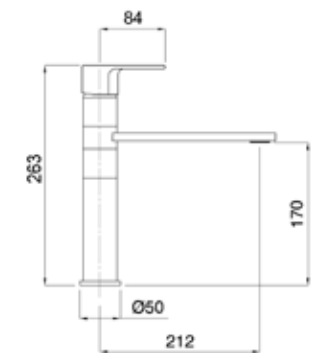

491U

REVIVAL UNI

Cucina a ponte con canna stile antico, leva Uni
Bridge kitchen with old style spout, handle Uni

FINITURE | FINISHING

	€
CR	251,00
CRDO	271,00
BR	339,00
RA	339,00
DO	439,00

951

LADY

Monoforo lavello canna tubo girevole con flex inox
Single hole sink mixer swivel tube spout with flex

FINITURE | FINISHING

	€
CR	168,00
ON	168,00
CRDO	178,00
BR	227,00
RA	227,00
DO	294,00

991

LADY

Cucina a ponte con canna tonda
Bridge kitchen with round spout

FINITURE | FINISHING

	€
CR	218,00
ON	218,00
CRDO	238,00
BR	294,00
RA	294,00
DO	382,00

3682

CENTURY

Monocomando monoforo lavello canna girevole
con flex inox
Single hole sink mixer swivel spout with flex

FINITURE | FINISHING

	€
CR	246,00

6582

XARA

Monocomando monoforo lavello canna girevole con
flex inox
Single hole sink mixer swivel spout with flex

FINITURE | FINISHING

	€
CR	99,00

6582L

XARA

Monocomando monoforo lavello canna girevole con
leva clinica
Single hole sink mixer swivel spout with clinical lever

FINITURE | FINISHING

	€
CR	105,00

6595

XARA

Monocomando monoforo lavello doccetta estraibile
con flex inox
Single hole sink mixer pull-out shower with flex

FINITURE | FINISHING

	€
CR	141,00