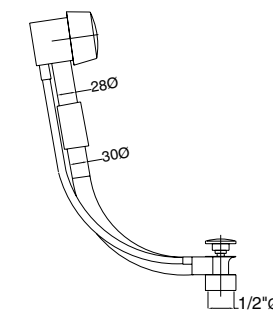

FINITURE | FINISHING	€
CR	105,00
CRDO	110,00
BI	121,00
NE	121,00
BR	142,00
RA	142,00
NS	147,00
DO	184,00