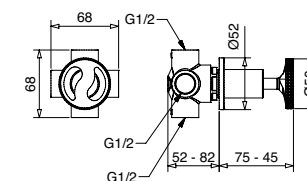

FINITURE | FINISHING		€
CR		155,00
BI		176,00
NE		176,00
NS		211,00
GF		241,00

19662

Deviatore incasso 2 uscite con maniglia RODOS
Built-in diverter 2 ways with handle RODOS