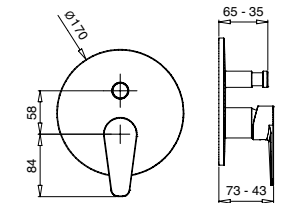

FINITURE | FINISHING €
CR 58,00

Blocco interno art. 19898
Built-in art. 19898