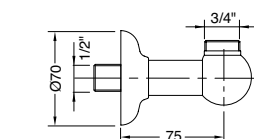

FINITURE | FINISHING		€
CR		68,00
ON		68,00
BR		92,00
RA		92,00
BO		93,00
NS		95,00
DO		119,00

19553

Supporto esterno minimalista 1/2"x3/4" per asta fissa
Minimal support 1/2"x3/4" for rigid riser