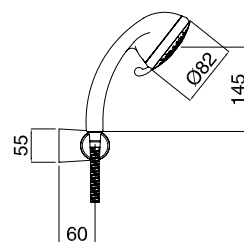

FINITURE | FINISHING	€
CR	41,00