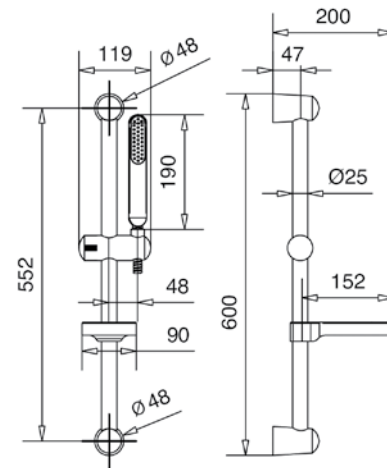

19762

Saliscendi VENUS doccetta idromassaggio
Sliding rail VENUS with hydromassage handshower

FINITURE | FINISHING €
CR 66,00

19767

Saliscendi VENUS con doccetta minimalista
Sliding rail VENUS with minimalist handshower