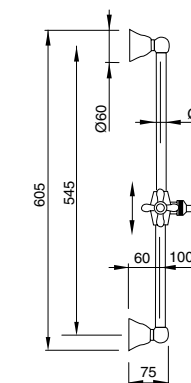

Saliscendi completo antico, doccetta soffione
Sliding rail old type, handshower big head

FINITURE | FINISHING	€
CR	250,00
ON	250,00
CRDO	298,00
BI	288,00
NE	288,00
BR	349,00
RA	349,00
BO	353,00
NS	364,00
DO	485,00