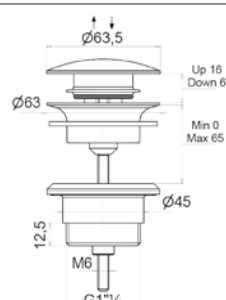

19274

Scarico "Clic Clac" regolabile
"Clic Clac" pop-up waste adjustable

CR	35,00	BO	48,00
ON	35,00	NS	49,00
BI	40,00	GF	56,00
NE	40,00	DO	61,00
BR	47,00	OS	68,00
RA	47,00