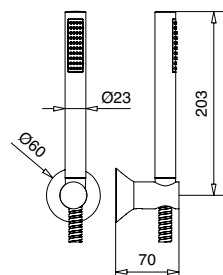

FINITURE | FINISHING	€
CR	94,00
BI	108,00
NE	108,00
NS	132,00
OS	183,00