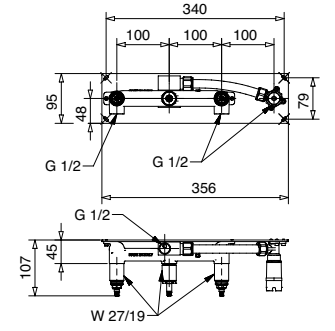

TABELLA DI COMPATIBILITÀ