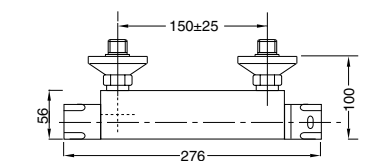

Miscelatore doccia esterno termostatico
Thermostatic external shower mixer

FINITURE | FINISHING		€
CR		168,00