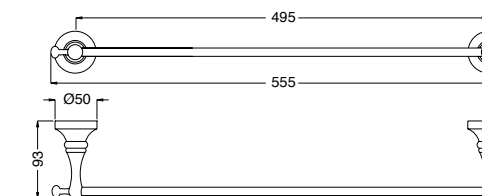

FINITURE | FINISHING	€
CR	170,00
BR	219,00
RA	219,00
DO	245,00