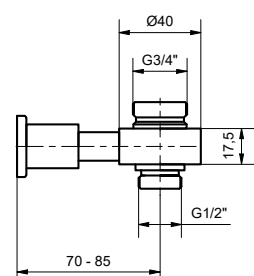

19392

Attacco a muro incasso tipo quadro per asta fissa
Wall built-in junction square type for rigid riser

FINITURE | FINISHING		€
CR		114,00

19391

Attacco a muro incasso moderno per asta fissa
Wall built-in junction modern style for rigid riser

FINITURE | FINISHING		€
CR		78,00

19390

Attacco a muro incasso antico per asta fissa
Wall built-in junction old style for rigid riser

FINITURE | FINISHING		€
CR		68,00
ON		68,00
BR		92,00
RA		92,00
BO		93,00
NS		95,00
DO		119,00

19553

Supporto esterno minimalista 1/2"x3/4" per asta fissa
Minimal support 1/2"x3/4" for rigid riser

CR	70,00	RA	95,00
ON	70,00	BO	96,00
BI	81,00	NS	98,00
NE	81,00	DO	120,00
BR	95,00	OS	137,00

19555

Supporto esterno antico 1/2"x3/4" per asta fissa
Old style support 1/2"x3/4" for rigid riser

FINITURE | FINISHING		€
CR		65,00
BR		88,00
RA		88,00
DO		114,00

19664

Deviatore incasso 2 uscite con maniglia MILLENOVECINQUANTA
Built-in diverter 2 ways with handle MILLENOVECINQUANTA

FINITURE | FINISHING		€
CR		155,00
BI		176,00
NE		176,00
NS		211,00
GF		241,00

19662

Deviatore incasso 2 uscite con maniglia RODOS
Built-in diverter 2 ways with handle RODOS

FINITURE | FINISHING		€
CR		176,00
BI		200,00
NE		200,00
BR		233,00
RA		233,00
NS		240,00

19673

Deviatore incasso 2 uscite moderno
Modern built-in diverter 2 ways

FINITURE | FINISHING		€
CR		121,00
CRDO		126,00
BR		158,00
RA		158,00
DO		201,00

19609

Deviatore incasso 2 uscite con maniglia REVIVAL
Built-in diverter 2 ways with handle REVIVAL

FINITURE | FINISHING		€
CR		139,00
CRDO		159,00
BR		183,00
RA		183,00
DO		232,00

19675

Deviatore incasso 2 uscite antico
Antique built-in diverter 2 ways

FINITURE | FINISHING		€
CR		125,00
CRDO		130,00
BR		164,00
RA		164,00
BO		165,00
NS		169,00
DO		208,00