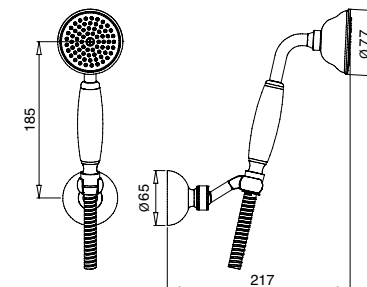

FINITURE | FINISHING	€
CR	108,00
ON	108,00
CRDO	118,00
BI	140,00
NE	140,00
BR	162,00
RA	162,00
BO	164,00
NS	168,00
DO	189,00