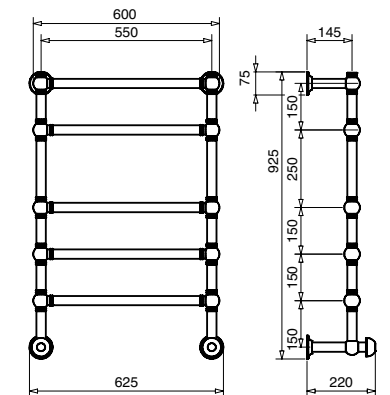

FINITURE | FINISHING €
CR 2.835,00

20863

Scaldasalviette idraulico antico da parete 58 cm x 60 cm
Old style idraulic towel rail for wall 58 cm x 60 cm