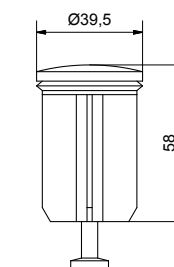

Tappo per scarico normale
Normal brass plug for pop-up waste

FINITURE | FINISHING		€
CR		7,00