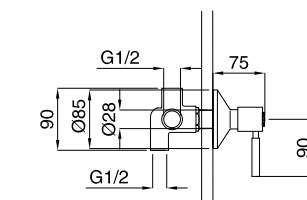

FINITURE | FINISHING		€
CR		121,00
CRDO		126,00
BR		158,00
RA		158,00
DO		201,00

19609

Deviatore incasso 2 uscite con maniglia REVIVAL
Built-in diverter 2 ways with handle REVIVAL