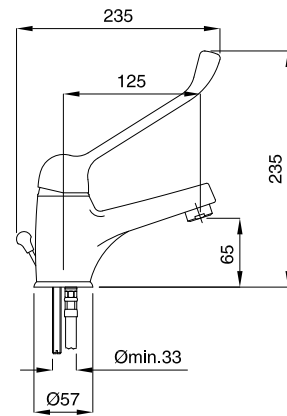

FINITURE | FINISHING €
CR 111,00

6515