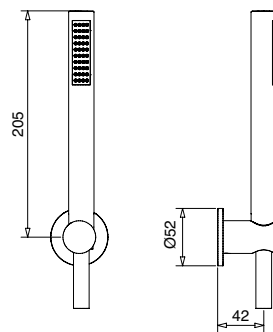

FINITURE | FINISHING €
CR 665,00

19767

Saliscendi con doccetta minimalista
Sliding rail with minimalist handshower

FINITURE | FINISHING €
CR 60,00

19715

Kit duplex CENTURY
CENTURY kit duplex

FINITURE | FINISHING €
CR 81,00