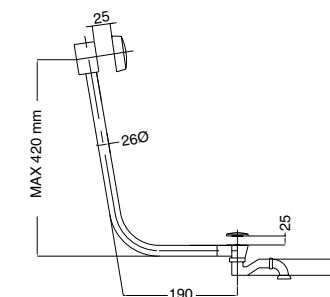

FINITURE | FINISHING	€
CR	215,00
BR	293,00
RA	293,00
NS	301,00
DO	376,00