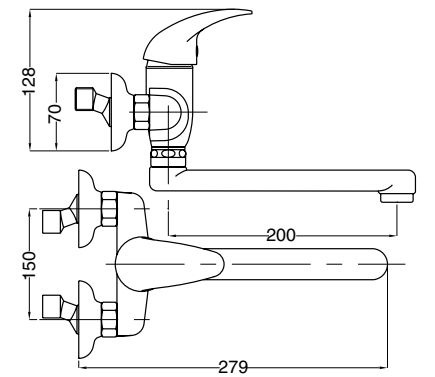

	€
CR	146,00
ON	146,00
CRDO	158,00
BR	197,00
RA	197,00
DO	256,00

3640

CENTURYMonocomando lavello a parete canna girevole
Wall sink mixer swivel spout**FINITURE | FINISHING**

	€
CR canna/spout 13 cm	127,00
CR canna/spout 20 cm	129,00
CR canna/spout 35 cm	131,00