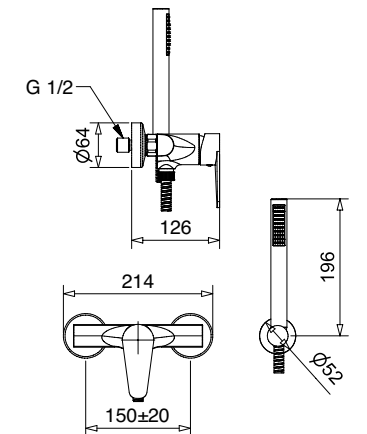

Monocomando doccia esterno con duplex
External shower mixer with kit duplex

FINITURE | FINISHING €
CR 187,00