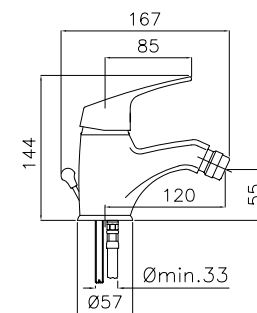

FINITURE | FINISHING €
CR 107,00

6530