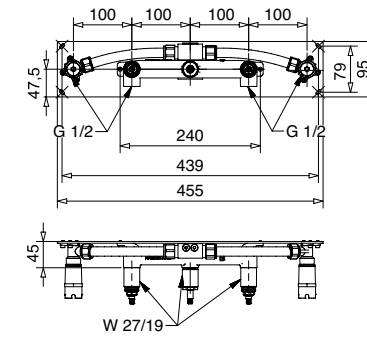

TABELLA DI COMPATIBILITÀ