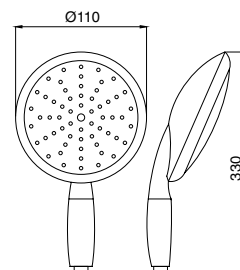

FINITURE | FINISHING	€
CR	31,00
BR	69,00
DO	72,00