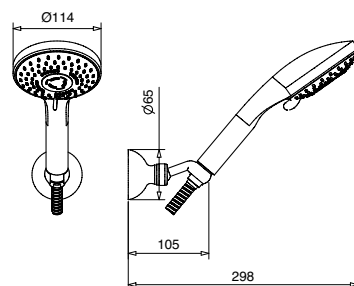

FINITURE | FINISHING	€
CR	80,00
CRDO	91,00
BR	107,00
DO	98,00