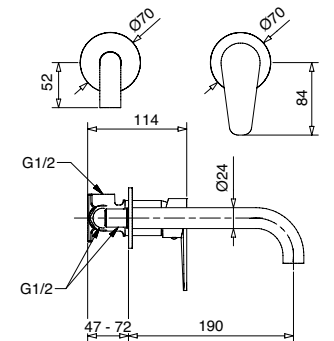

FINITURE | FINISHING €
CR 77,00

Blocco interno art. 19891
Built-in art. 19891