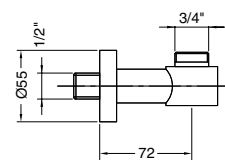

FINITURE | FINISHING		€
CR		78,00

19390

Attacco a muro incasso antico per asta fissa
Wall built-in junction old style for rigid riser