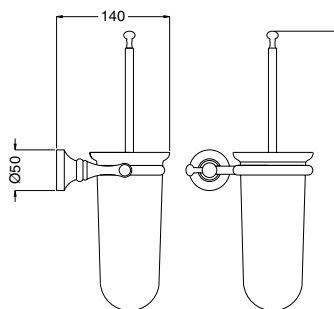

24812

Porta salvietta ad anello
Towel ring

FINITURE FINISHING	€
CR	77,00
BR	99,00
RA	99,00
DO	110,00

24825

24825 Porta scopino a muro con vetro satinato
Toilet brush holder for wall with satin glass

25825

25825 Porta scopino a muro con ceramica bianca
Toilet brush holder for wall with white ceramic