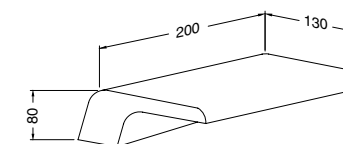

FINITURE | FINISHING
CR

€
786,00

19329

Bocca di erogazione per bordo vasca 200x130 mm.
Attacco 3/4" M
Roman tub spout deck mount 200x130 mm - 3/4" M connection.