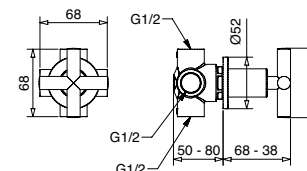

FINITURE | FINISHING		€
CR		176,00
BI		200,00
NE		200,00
BR		233,00
RA		233,00
NS		240,00

19673

Deviatore incasso 2 uscite moderno
Modern built-in diverter 2 ways