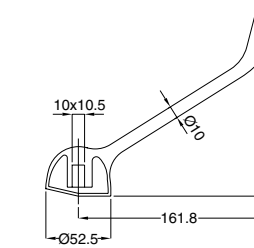

Leva clinica per cartuccia Ø42
Lever for clinical tap for cartridge Ø42

FINITURE | FINISHING		€
CR		20,00