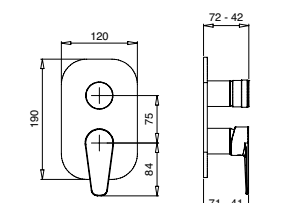

3631E €
CR 80,00

Blocco interno art. 19893
Built-in art. 19893

3632E

3632E Parti esterne monocomando incasso 4 uscite con
deviatore manuale
External part of built-in mixer 4 ways with manual
diverter

3632E €
CR 80,00

Blocco interno art. 19894
Built-in art. 19894