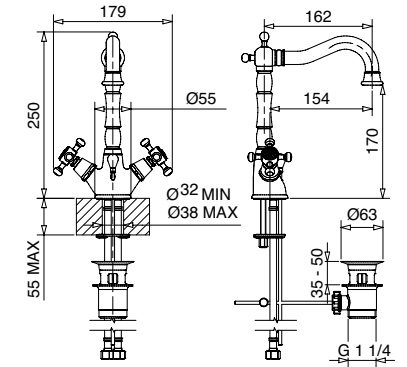

FINITURE | FINISHING

CR	217,00
ON	217,00
CRDO	237,00
BR	293,00
RA	293,00
DO	380,00