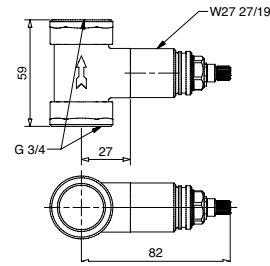

19880

Blocco incasso per rubinetto arresto da 1/2"
Built-in part for stop-valve 1/2"

€ 36,00