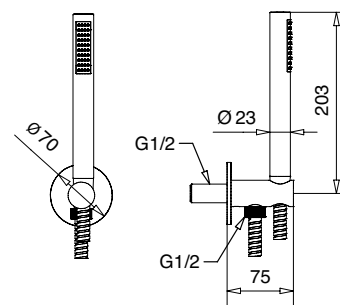

Kit duplex con supporto presa acqua minimalista
Minimalist kit duplex with wall connection

FINITURE | FINISHING	€
CR	98,00
ON	127,00
BI	113,00
NE	113,00
BR	161,00
RA	161,00
BO	162,00
NS	137,00
GF	186,00
DO	201,00
OS	220,00