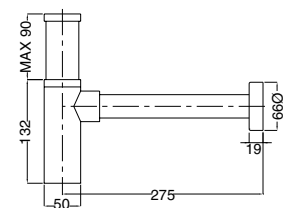

FINITURE | FINISHING	19262	19263
CR	87,00	87,00
BI	120,00	120,00
NE	120,00	120,00
NS	122,00	122,00