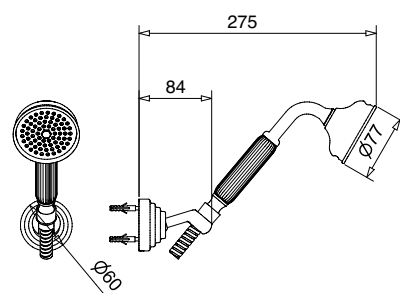

FINITURE | FINISHING	€
CR	200,00
BR	270,00
NS	280,00
DO	350,00