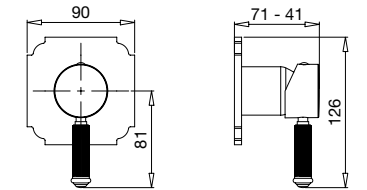

FINITURE | FINISHING		€
CR		108,00
BR		164,00
NS		172,00
DO		227,00

8543E

Parti esterne monocomando a parete con piastra unica canna cm. 20
External part of wall mixer with single plate with spout cm. 20

Blocco interno art. 19902
Built-in art. 19902