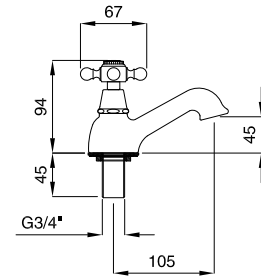

464

Rubinetto collo cigno 1/2"
Wash basin pillar tap 1/2"

FINITURE FINISHING		€
CR		83,00
CRDO		86,00
BR		112,00
RA		112,00
DO		145,00

474

Rubinetto a snodo con canna girevole
Wall joint tap with swivel spout