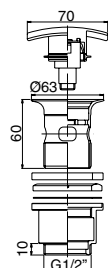

Scarico clic-clac al troppo pieno con distanziale
modello quadrato
Clic-clac pop-up waste overflow, square type

FINITURE | FINISHING		€
CR		98,00
BI		113,00
NE		113,00
NS		137,00