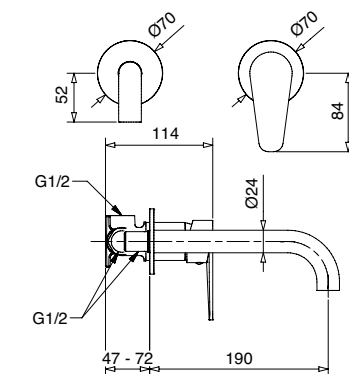

FINITURE | FINISHING

CR

€
128,00