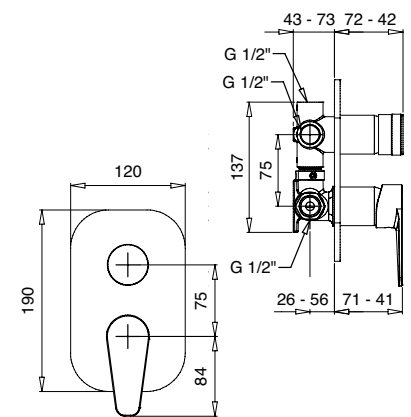

3631 Monocomando incasso 3 uscite con deviatore manuale
Built-in mixer 3 ways with manual diverter

FINITURE | FINISHING €
CR 247,00