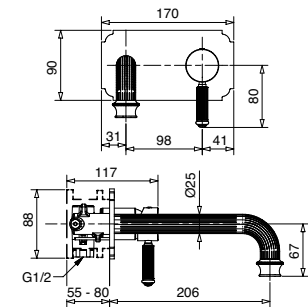

Monocomando a parete con piastra unica canna cm. 20
Wall mixer with single plate with spout cm. 20

FINITURE | FINISHING		€
CR		318,00
BR		429,00
NS		445,00
DO		557,00

8543SC
Con scarico Clic-Clac · With Clic-Clac press top waste

CR		352,00
BR		475,00
NS		493,00
DO		616,00