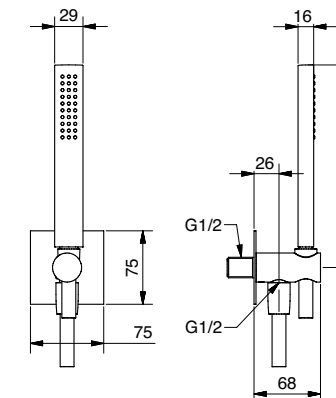

19697

Kit duplex quadro con presa acqua
Square duplex kit with wall connection

FINITURE | FINISHING	€
CR	125,00
BI	144,00
NE	144,00
NS	175,00

19710

Kit duplex quadro con supporto a riposo
Square duplex kit with square fixed support

FINITURE | FINISHING	€
CR	112,00
BI	129,00
NE	129,00
NS	157,00

19718

Kit duplex con presa acqua MORSE
Duplex kit with wall connection MORSE

FINITURE | FINISHING	€
CR	105,00
BI	123,00
NE	123,00
NS	150,00