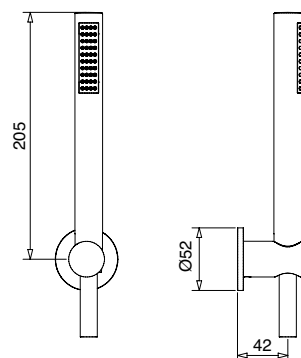

Kit duplex CENTURY
CENTURY duplex kit

FINITURE | FINISHING	€
CR	81,00