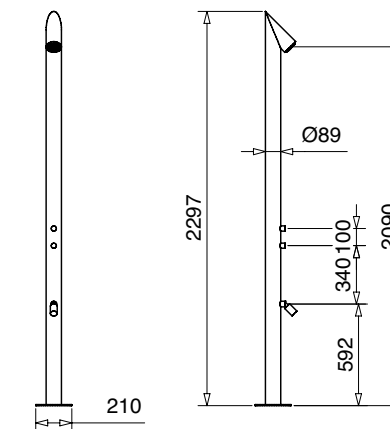

PROGRAMMA
WELLNESS

19800

Colonna doccia per esterno acciaio con angolo 45°
Shower column for external with angle 45°

FINITURE | FINISHING

AC € 2.714,00

19801

Colonna doccia per esterno acciaio con piega 90°
Shower column for external with angle 90°

FINITURE | FINISHING

AC € 2.795,00