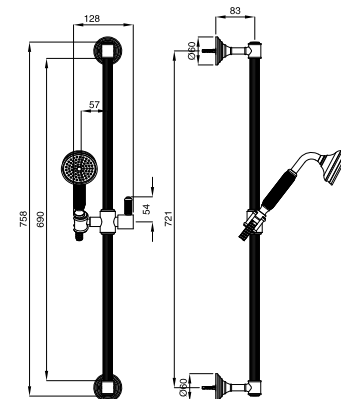

Saliscendi completo serie OLYMPIA
Sliding rail for range OLYMPIA

FINITURE | FINISHING	€
CR	417,00
BR	563,00
NS	584,00
DO	730,00