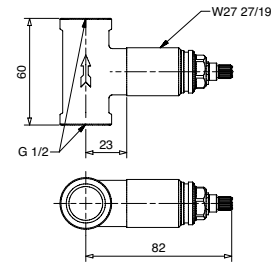

TABELLA DI COMPATIBILITÀ