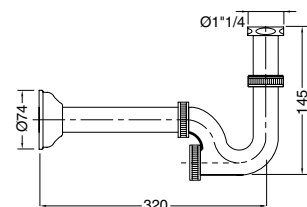

FINITURE | FINISHING	€
CR	30,00
BR	95,00
RA	95,00
DO	123,00