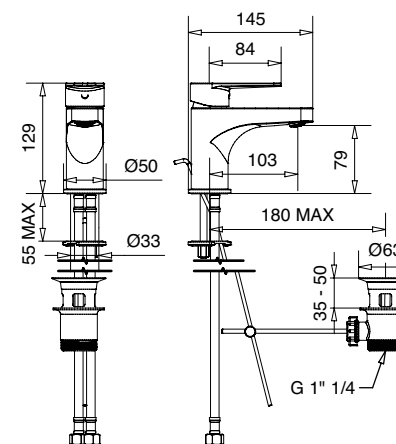

FINITURE | FINISHING

CR

€
105,00