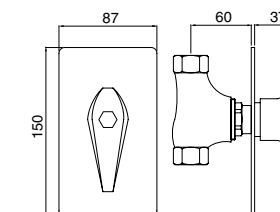

FINITURE | FINISHING	€
CR	81,00
BR	105,00
RA	105,00
DO	122,00