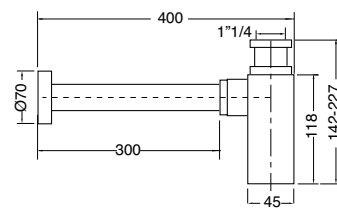

FINITURE | FINISHING	€
CR	156,00
BI	179,00
NE	179,00
NS	218,00