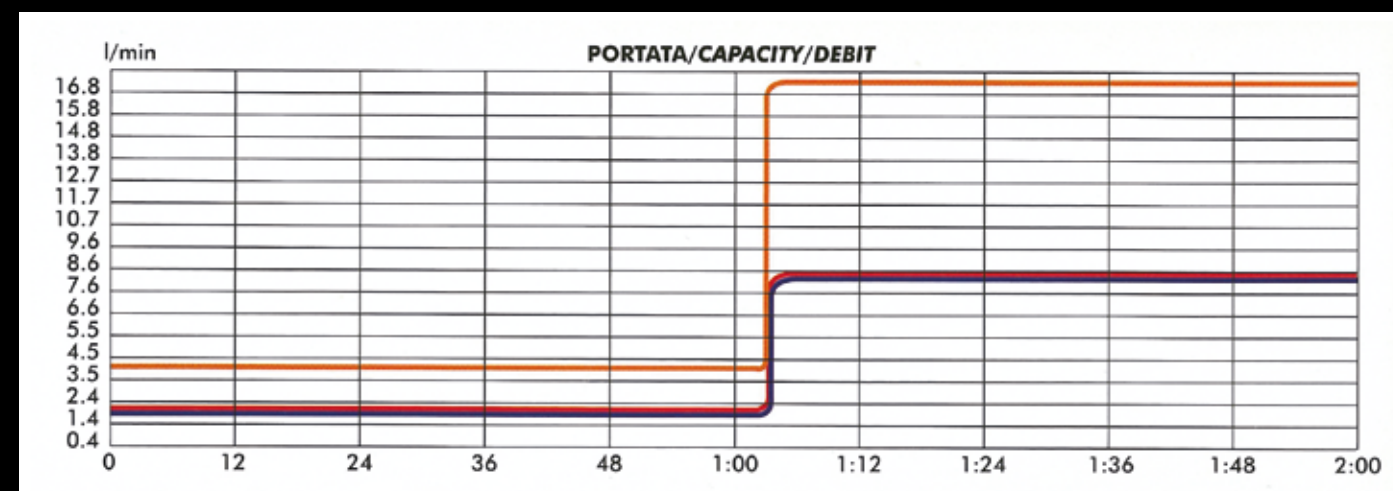

RISPARMIO E RISPETTO DELL'AMBIENTE

- CONSUMO + BENESSERE

Abitualmente per comodità o per ragioni estetiche la leva di qualsiasi monocomando si tiene in posizione centrale. Quando inizia l'erogazione dell'acqua la si ottiene tiepida anche se non richiesto. Questa operazione fa sprecare energia, perchè permette alla caldaia di accendersi.

Con la cartuccia **ECOSAVE** aprendo il monocomando con la leva in posizione centrale si avrà un'erogazione di sola acqua fredda.

Per ottenere un'erogazione di acqua miscelata è necessario ruotare la leva verso sinistra fino al primo blocco.

Per ottenere un'erogazione di acqua calda è necessario agire sulla leva con maggiore pressione.

- CONSUMPTION + WELLNESS

Normally for convenience or simply for aesthetical reasons, the lever of any kind of single-control mixer is always maintained in the central position; thus keeping the supply of water tepid even when not required. This operation wastes energy as it enables the boiler to ignite.

Using the **ECO-CARTRIDGE** and opening the single-control mixer with the lever in the central position, you will obtain a supply of cold water only.

In order to obtain a supply of mixed water it is necessary to turn the lever towards the left until it reaches the first locking position.

To obtain a supply of hot water it is necessary to apply pressure to the lever.