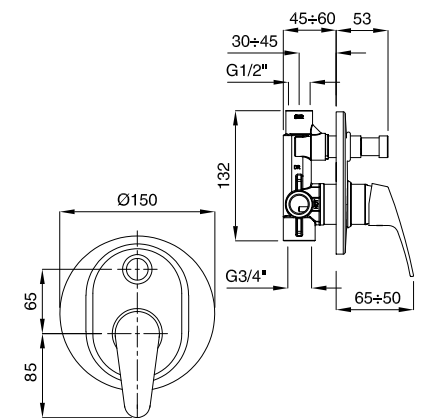

FINITURE | FINISHING €
CR 144,00

6538