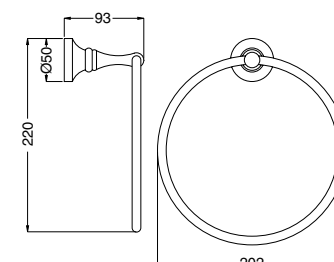

24812

Porta salvietta ad anello
Towel ring

FINITURE FINISHING	€
CR	77,00
BR	99,00
RA	99,00
DO	110,00

24825

24825 Porta scopino a muro con vetro satinato
Toilet brush holder for wall with satin glass

25825

25825 Porta scopino a muro con ceramica bianca
Toilet brush holder for wall with white ceramic