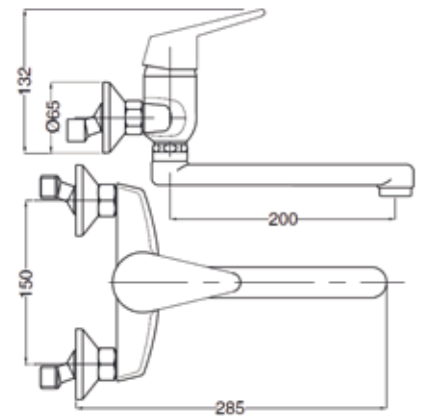

FINITURE | FINISHING

	€
CR canna/spout 13 cm	126,00
CR canna/spout 20 cm	128,00
CR canna/spout 35 cm	130,00