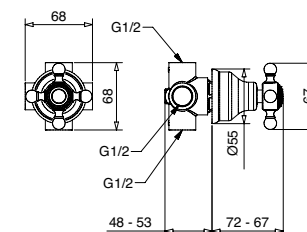

FINITURE | FINISHING		€
CR		139,00
CRDO		159,00
BR		183,00
RA		183,00
DO		232,00

19675

Deviatore incasso 2 uscite antico
Antique built-in diverter 2 ways