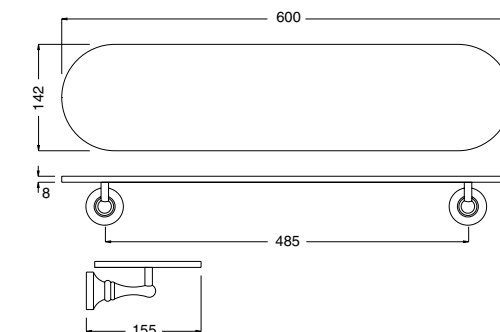

OLD '800

24830

Mensola con vetro trasparente
Shelf with transparent glass

FINITURE | FINISHING	€
CR	305,00
BR	399,00
RA	399,00
DO	445,00

24840

Griglia porta spugna
Bath and shower caddy