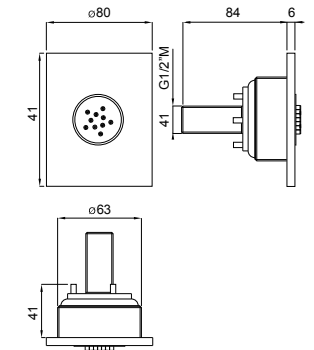

FINITURE | FINISHING €
CR 240,00

19740

Body jet modello tondo
Round body jet