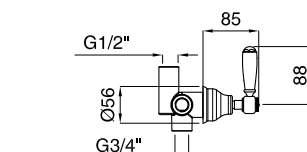

FINITURE | FINISHING		€
CR		125,00
CRDO		130,00
BR		164,00
RA		164,00
BO		165,00
NS		169,00
DO		208,00