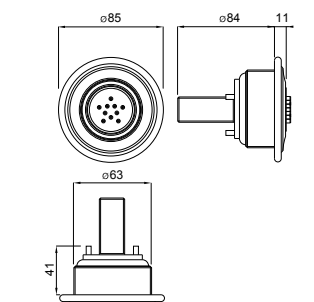

Body jet modello tondo
Round body jet

FINITURE | FINISHING €
CR 160,00

19742

Body jet modello antico
Antique body jet

FINITURE | FINISHING €
CR 183,00
BR 247,00
DO 320,00

19716

Kit duplex con supporto presa acqua minimalista
Minimalist kit duplex with wall connection