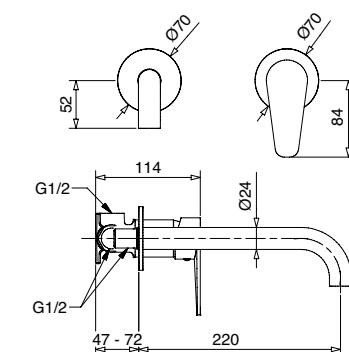

FINITURE | FINISHING

CR

€
131,00