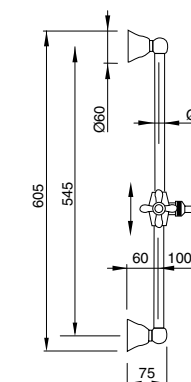

Solo asta saliscendi antico
Only sliding rail old style

FINITURE | FINISHING	€
CR	177,00
ON	177,00
CRDO	198,00
BI	204,00
NE	204,00
BR	239,00
RA	239,00
BO	241,00
NS	248,00
DO	350,00