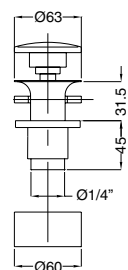

Scarico clic-clac al troppo pieno con distanziale
Clic-clac pop-up waste overflow

CR	59,00	RA	80,00
BI	68,00	NS	83,00
NE	68,00	DO	103,00
BR	80,00