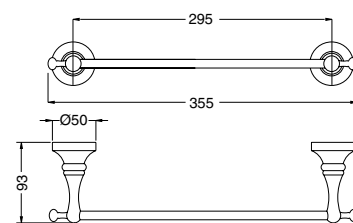

OLD '800

24810

Porta asciugamano per bidet
Towel rail for bidet

FINITURE | FINISHING	€
CR	162,00
BR	210,00
RA	210,00
DO	234,00

24812

Porta salvietta ad anello
Towel ring