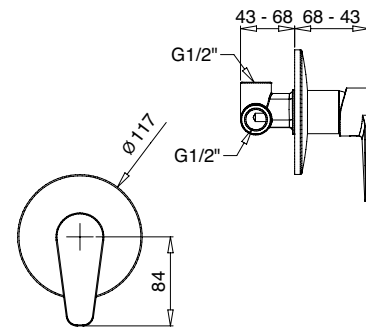

Monocomando doccia incasso
Built-in shower mixer

FINITURE | FINISHING €
CR 57,00