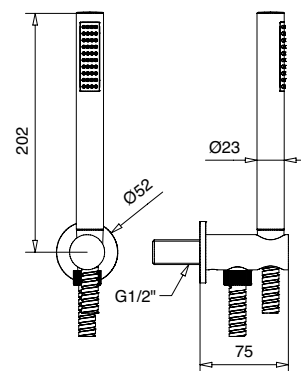

Kit duplex con supporto presa acqua
Minimalist kit duplex with wall connection

FINITURE | FINISHING	€
CR	95,00
ON	124,00
BI	110,00
NE	110,00
BR	158,00
RA	158,00
BO	159,00
NS	134,00
GF	183,00
OS	217,00