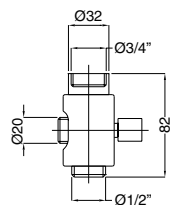

FINITURE | FINISHING	€
CR	76,00

19438