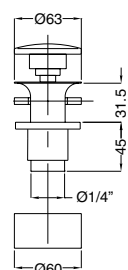

Scarico clic-clac senza troppo pieno
Clic-clac pop-up without overflow

CR	59,00	RA	80,00
BI	68,00	NS	83,00
NE	68,00	DO	103,00
BR	80,00