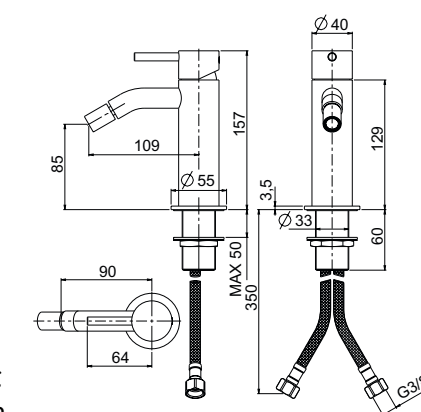

FINITURE | FINISHING

AC € 748,00

9051SC

Con scarico Clic-Clac · With Clic-Clac press top waste

FINITURE | FINISHING

AC € 777,00

9023S

Monocomando bidet in acciaio inox AISI 316L senza scarico con flex inox
Single hole bidet mixer inox AISI 316L without pop-up with flex