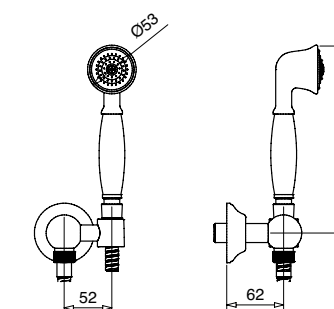

FINITURE | FINISHING	€
CR	138,00
ON	138,00
CRDO	169,00
BR	186,00
RA	186,00
BO	188,00
NS	193,00
DO	242,00