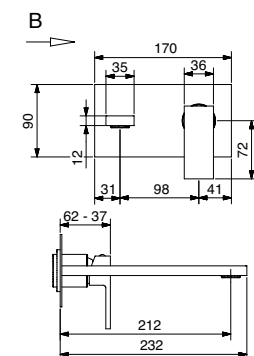

Parti esterne monocomando a parete con piastra unica canna cm. 21
External part of wall mixer with single plate with spout cm. 21

FINITURE | FINISHING		€
CR		200,00
BI		244,00
NE		244,00
NS		320,00

Blocco interno art. 19902
Built-in art. 19902