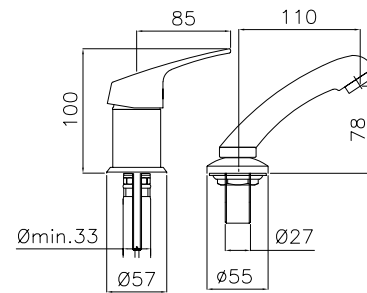

6515

Monocomando lavabo doccia estraibile
Single hole basin mixer pull-out shower

FINITURE | FINISHING €
CR 195,00

6576

Monocomando parrucchiere doccia estraibile
Pull-out shower mixer for hairdresser

FINITURE | FINISHING €
CR 149,00