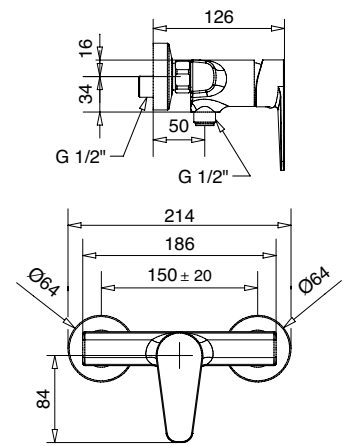

Monocomando doccia esterno senza duplex
External shower mixer without duplex

FINITURE | FINISHING €
CR 111,00