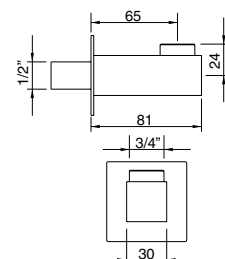

19392

Attacco a muro incasso tipo quadro per asta fissa
Wall built-in junction square type for rigid riser

FINITURE | FINISHING		€
CR		114,00

19391

Attacco a muro incasso moderno per asta fissa
Wall built-in junction modern style for rigid riser