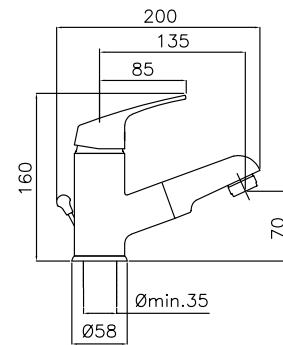

6515

Monocomando lavabo doccia estraibile
Single hole basin mixer pull-out shower

FINITURE | FINISHING €
CR 195,00

6576

Monocomando parrucchiere doccia estraibile
Pull-out shower mixer for hairdresser

FINITURE | FINISHING €
CR 149,00