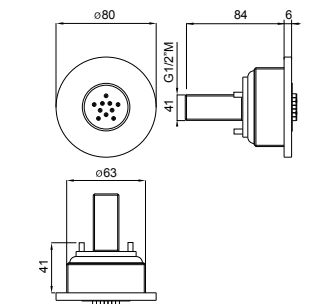

Body jet modello tondo
Round body jet

FINITURE | FINISHING €
CR 160,00

19742

Body jet modello antico
Antique body jet

FINITURE | FINISHING €
CR 183,00
BR 247,00
DO 320,00

19716

Kit duplex con supporto presa acqua minimalista
Minimalist kit duplex with wall connection