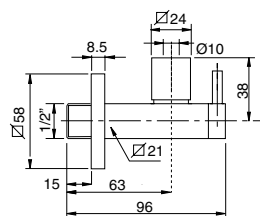

FINITURE | FINISHING		€
CR		111,00
NS		155,00