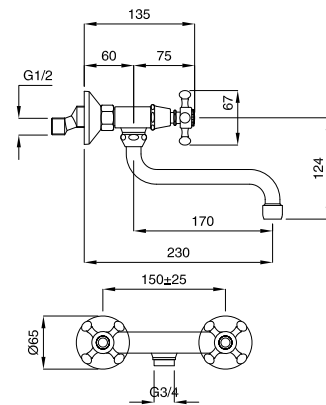

	€
CR	146,00
ON	146,00
CRDO	158,00
BR	197,00
RA	197,00
DO	256,00

3640

CENTURYMonocomando lavello a parete canna girevole
Wall sink mixer swivel spout**FINITURE | FINISHING**

	€
CR canna/spout 13 cm	127,00
CR canna/spout 20 cm	129,00
CR canna/spout 35 cm	131,00