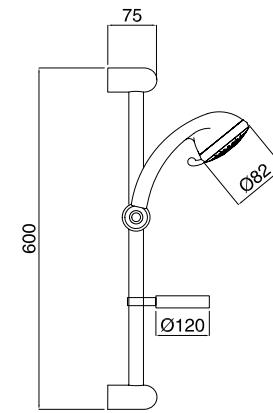

19762

Saliscendi VENUS doccetta idromassaggio
Sliding rail VENUS with hydromassage handshower

FINITURE | FINISHING €
CR 66,00

19767

Saliscendi VENUS con doccetta minimalista
Sliding rail VENUS with minimalist handshower