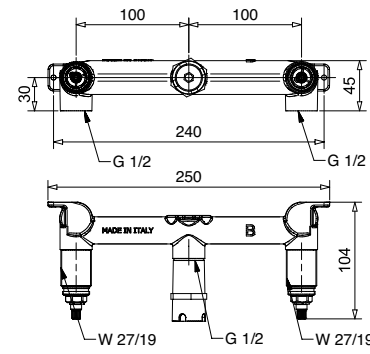

TABELLA DI COMPATIBILITÀ