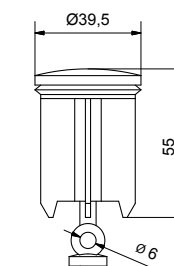

Tappo per scarico pesante
Brass plug de luxe for pop-up waste

CR	8,00	BO	11,00
ON	8,00	NS	12,00
BI	9,00	GF	13,00
NE	9,00	DO	14,00
BR	11,00	OS	16,00
RA	11,00